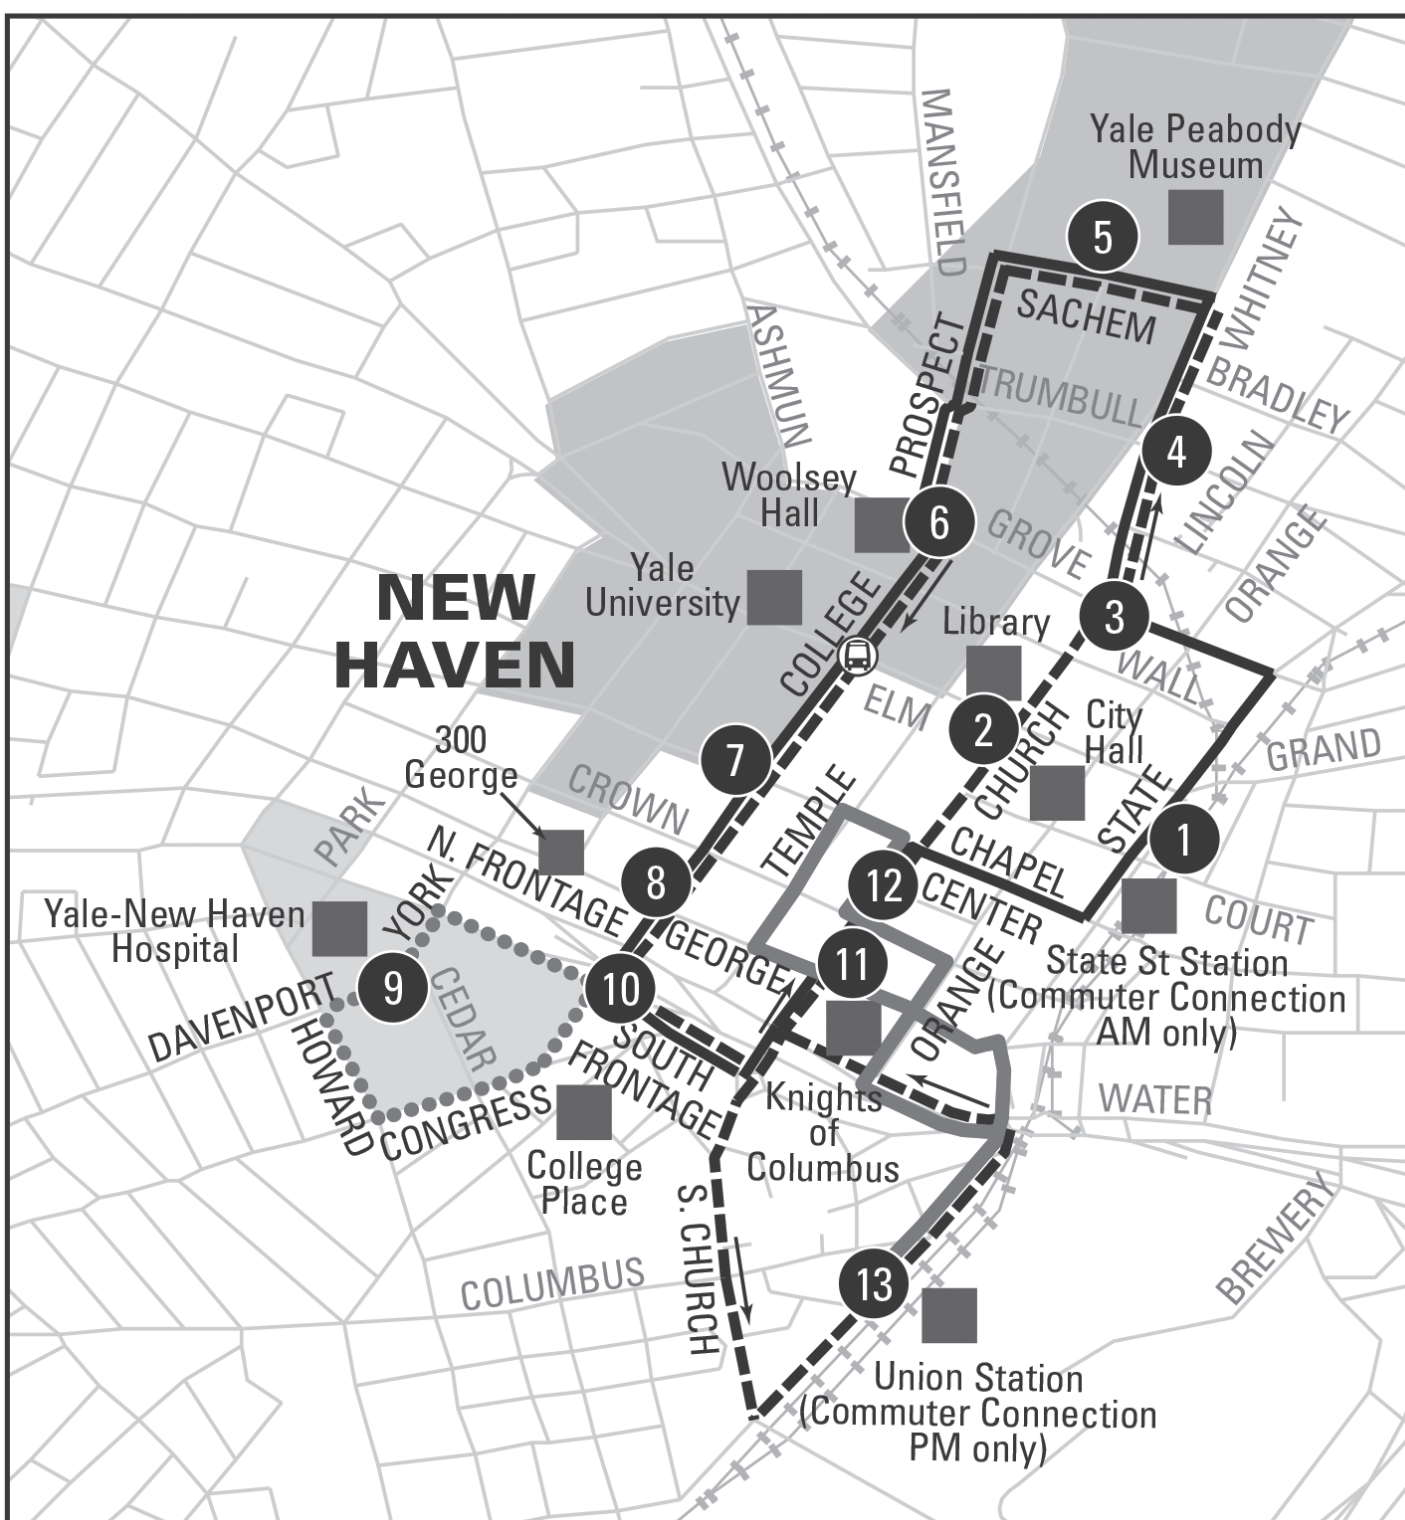

* Special Trains 3609, 3615, 3630, and 3647 will operate November 23, 2018; January 21 and February 18, 2019 ONLY.

If You See Something, Say Something. Tell a Railroad Employee, Tell a Cop, or Call 1-866-HLS-TIPS (1-866-457-8477). To Learn What to Look For, Go to Keepctsafe.com

FARES (EFFECTIVE JANUARY 1, 2018)

Table showing fare rates for various routes and service types including Senior/Disabled, Ten-Trip, and Monthly Plus.

INTERMEDIATE TRAVEL:

Table showing intermediate travel fares between various stations like Branford, Guilford, and Madison.

Note: No fare is charged for travel between New Haven Union Station and New Haven State Street Station.

ADVISORY/FYI

- Free Parking: There is no charge for parking at Shore Line East stations, except at the New Haven Union, State Street and New London stations.
  Assistance: Persons with disabilities are encouraged to call the directory information number in advance if assistance is needed.
  Baggage: Only items which can be safely carried and stored by the passenger are permitted on board the trains.
  Bicycles: Bicycles are permitted on-board SLE trains operating between New Haven and New London (including all intermediate stations) only.

COMMUTER CONNECTION BUSES RUN MONDAY THRU FRIDAY ONLY

All Commuter Connection passengers who do not have a Shore Line East Monthly Plus Ticket must pay the bus fare of $1.75 or $3.50 for an all-day bus pass.

WHAT THE SYMBOLS ON THE MAP MEAN

- Commuter Connection A.M. routing
  Commuter Connection P.M. routing
  FREE! Union Station Shuttle (Mon-Fri only)
  Timepoints are places the bus is scheduled to reach at a specific time (listed on the schedule).

TICKET TYPES & REGULATIONS

- The following ticket types are available as noted below. A combination of intermediate tickets will not be accepted for point-to-point travel.
  One-Way: One-Way tickets are sold on-board trains and are available at the New Haven, Old Saybrook and New London Amtrak ticket windows.
  Ten-Trip: Ten-Trip tickets are only sold at the New Haven, Old Saybrook and New London Amtrak ticket windows and are valid for nontransferable use by the named and signed passenger for 180 days.

WEEKENDS & HOLIDAYS

The Shore Line East Weekend Schedule will be in effect for Saturdays, Sundays and the following holidays: November 22 & 23, December 24 & 25, 2018; and January 1 & 21, and February 18, 2019.

GENERAL INFORMATION

- Schedules, fares, train performance, comments, 1-877-CTrides (877-287-4337)
  TDD (Telecommunication Devices for the Deaf/TTY) (203) 785-8930
  Calling from outside of Connecticut (203) 777-7433
  Lost & Found - CT rail 1-877-CTrides (877-287-4337)

AMTRAK TRAINS EXPANDED CROSS-HONORING OF SLE MULTI-RIDE TICKETS

Select Amtrak trains now honor valid Shore Line East (SLE) Monthly, Weekly and Ten-Trip Multi-Ride tickets. SLE Multi-Ride tickets must be purchased prior to boarding Amtrak trains.

For additional information, call 1-877-CTrides (877-287-4337), or visit www.ShoreLineEast.com